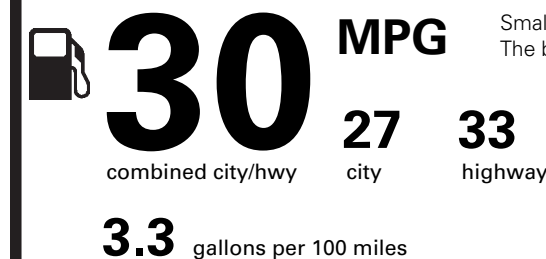

PRICE INFORMATION

BASE PRICE	\$27,105.00
TOTAL OPTIONS/OTHER	395.00
TOTAL VEHICLE & OPTIONS/OTHER	27,500.00
DESTINATION & DELIVERY	1,245.00

EPA DOT Fuel Economy and Environment

Gasoline Vehicle

Fuel Economy