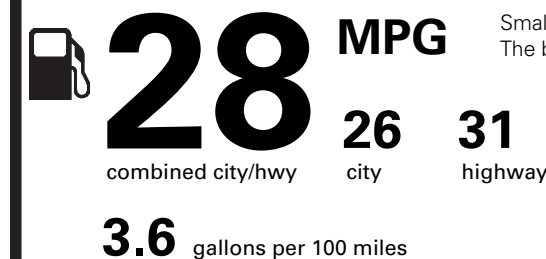

1,495.00

695.00

PRICE INFORMATION

BASE PRICE	\$28,605.00
TOTAL OPTIONS/OTHER	2,190.00
TOTAL VEHICLE & OPTIONS/OTHER	30,795.00
DESTINATION & DELIVERY	1,245.00

EPA DOT Fuel Economy and Environment

Gasoline Vehicle

Fuel Economy

Small SUVs range from 16 to 120 MPG. The best vehicle rates 136 MPGe.

You save
\$250

in fuel costs over 5 years compared to the average new vehicle.

Annual fuel cost
\$1,450

Fuel Economy & Greenhouse Gas Rating (tailpipe only) Smog Rating (tailpipe only)